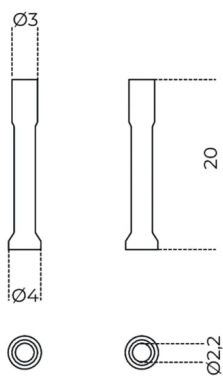


Candle Holder

Studio G&R
2014

Candle holders in solid bright brass. Set of two.

Dimensioni / size

Cm (Ø x H)

3 x 20

Dimensioni / size

Inches (Ø x H)

1¼ x 8

Finishes

Metal

Bright brass